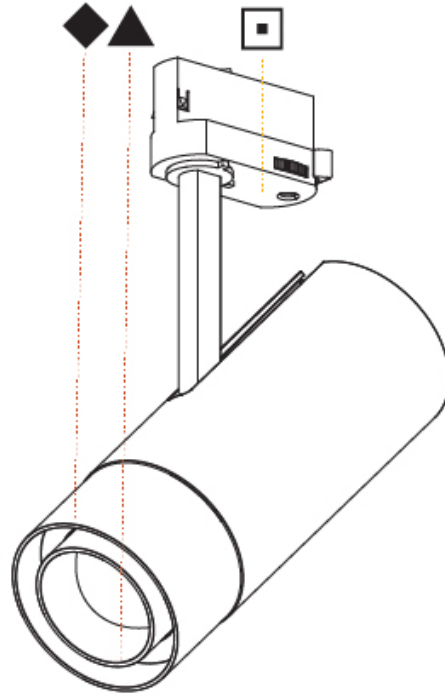

A3T110-

PROJECT _____

TYPE _____

SPECIFIER _____

QUANTITY _____

DATE _____

A