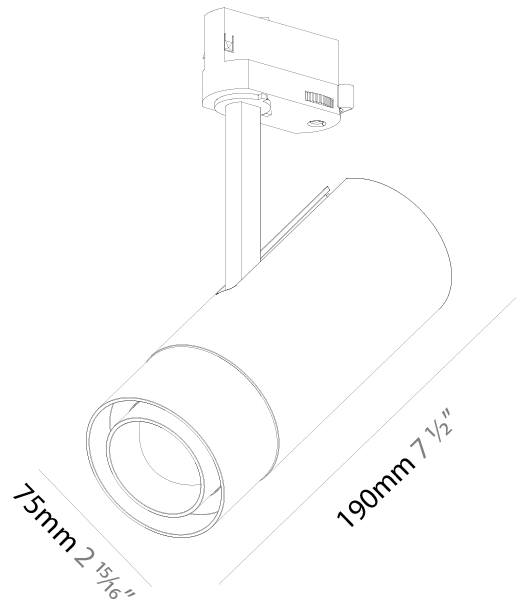

GENERAL

Series: Imagine
 Subseries: Imagine Flex
 Brand: Prolicht
 Division: Architectural
 Mounting Type: Surface
 Mounting Location: Ceiling
 Subcategory: Spots

PHYSICAL

Shape: Cylinder
 Diameter (mm): 75
 Diameter (in): 2 ¹⁵/₁₆
 Height (mm): 190
 Height (in): 7 ¹/₂
 Max. Overall Height (mm): 235
 Max. Overall Height (in): 9 ¹/₄
 Light Distribution: Adjustable / Direct
 Weight (kg): 0.919
 Weight (lbs): 2.02
 Fixture Finish: SSR / BKV / CWI / CRY / HAB / UFT / ITA / RUA / FTG / MYG / LOD / PUS / FRO / FUP / KIA / POP / BLS / SPG / MEY / GOH / GUM / CHC / COM / ABZ / JAG / OBR / MOS / ROR
 Fixture Material: Aluminum Die Cast

GENERAL

Series: Imagine
 Subseries: Imagine Flex
 Brand: Prolicht
 Division: Architectural
 Mounting Type: Track
 Mounting Location: Ceiling
 Subcategory: Spots

PHYSICAL

Shape: Cylinder
 Diameter (mm): 75
 Diameter (in): 2 ¹⁵/₁₆
 Height (mm): 190
 Height (in): 7 ¹/₂
 Max. Overall Height (mm): 210
 Max. Overall Height (in): 8 ¹/₄
 Light Distribution: Adjustable / Direct
 Weight (kg): 0.702
 Weight (lbs): 1.54
 Fixture Finish: SSR / BKV / CWI / CRY / HAB / UFT / ITA / RUA / FTG / MYG / LOD / PUS / FRO / FUP / KIA / POP / BLS / SPG / MEY / GOH / GUM / CHC / COM / ABZ / JAG / OBR / MOS / ROR
 Holder Finish: BLK / WHI / SIL
 Fixture Material: Aluminum Die Cast

OPTICAL

Reflector°: 14° to 48°
 Adjustability: Rotational 350°; Tilt 90°

RATINGS AND CERTIFICATIONS

Certified By: Certified for North American Standards
 IP rating: IP20

A3T110-

PROJECT _____

TYPE _____

SPECIFIER _____